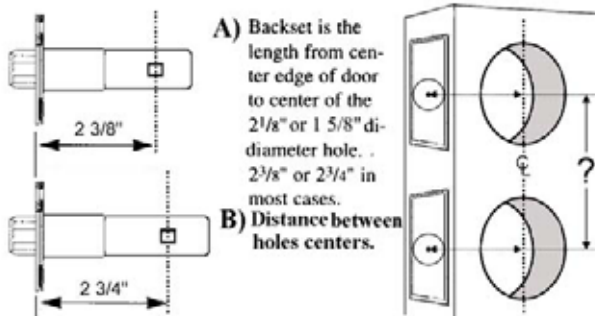

3. Backset & Hole Centers

4. Order & Specify

LEVER STYLE X PLATE X FINISH X BACKSET X HANDING

Example:

MR660 X CWP X US3 X 2 3/8" x LH

Note: Standard 1 3/4" Thick door only.