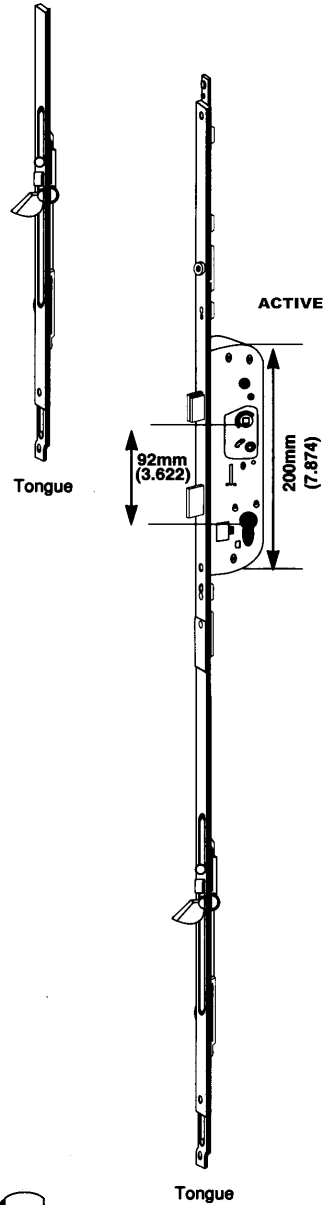

LIST PRICE \$ 385.00

Add to any Lever Keylock (Function 40) List Price

Sample: (MR660P8-US3 List \$156.00 + \$385.00
= \$541.00 List Price Complete)

Order as follows: Mr660P8-US3 x MULTI x DOOR HEIGHT x DOOR THICKNESS