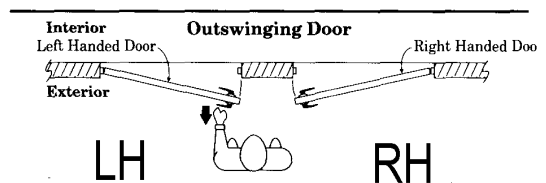

2. Handing of Doors

How to Determine the Handing of a Door:

- The hand of a door is always determined by facing the OUTSIDE of a door.
- If the hinge is on the left side of the door, the door is left handed (LH).
- If the hinge is on the right side of the door, the door is right handed (RH).

To order a handed product, specify LH or RH.
Not all products are handed; only specify handing when required.