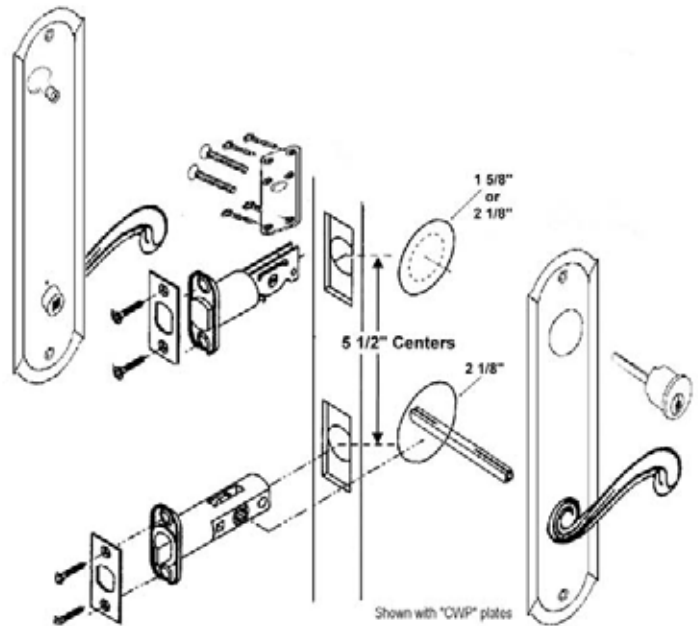

↑ Model No. ↑ Series ↑ Finish ↑ Function ↑ Function Code ↑ Backset

Regatta Entrance Sets (Function 80)

Features:

- Solid Brass Plates and Lever sets
- Interchangeable with most of our lever handles
- Fits Standard Holes drilled at 5 1/2" centers
- Wood or Metal Doors

"HWP"
Chateau Wide Plate
 Plate Size
 Length-11 1/4"
 Width-2 5/16"
 Thickness- 3/8"

2. Handing of Doors

How to Determine the Handing of a Door:

- The hand of a door is always determined by facing the OUTSIDE of a door.
- If the hinge is on the left side of the door, the door is left handed (LH).
- If the hinge is on the right side of the door, the door is right handed (RH).